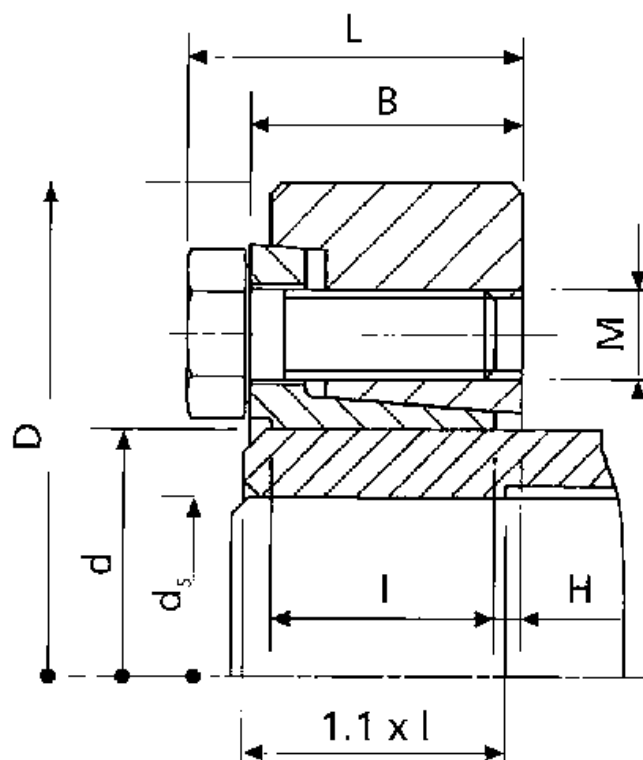

Article number: 437900060

Description: Rota-fix shaft-hub connection SA 60

## Measures

B mm	= 29.0	M mm	= M8
d H8 mm	= 60	T N m torque	= 1700
D mm	= 110.0	Ts N m bolt tightening torque	= 30
ds mm	= 48		
F kN torque	= 71		
H	= 3.5		
I mm	= 24.5		
L mm	= 34.5		